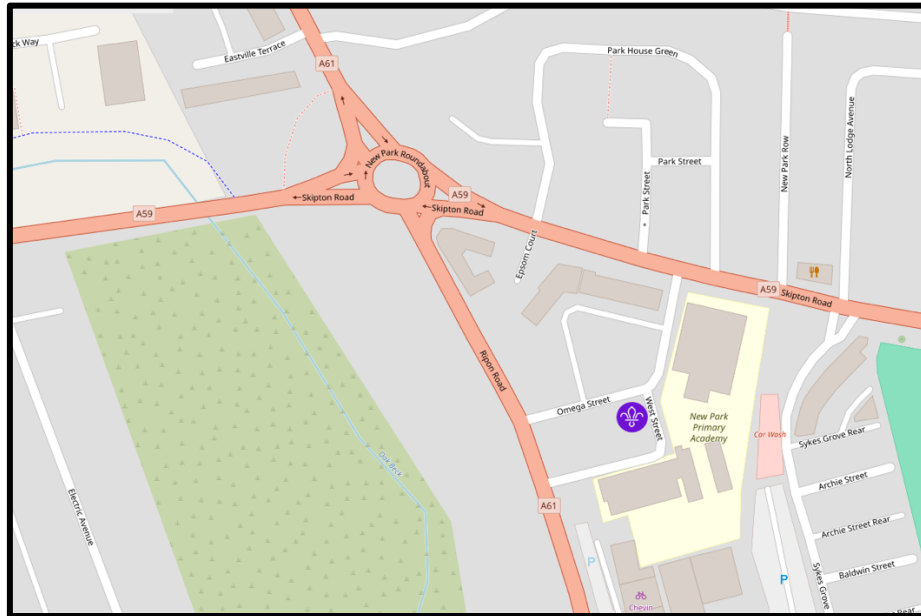

Directions to Culross House Scout HQ

Harrogate and Nidderdale District Scout Headquarters is located on Omega Street in the New Park area of Harrogate, close to the junction of the Ripon and Skipton Roads. The Postcode is HG1 2BZ.

© OpenStreetMap (<https://www.openstreetmap.org>)

If approaching from the EAST along the A59 Skipton Road. Turn left into West Street immediately after New Park Primary School.

If approaching from the WEST on the A59. Cross the roundabout following the A59 (s/p York & Knaresborough) and take the first turning on the right (West Street), after the Coral Bookmakers and before the school.

If approaching from the NORTH on the A61. Take the first exit off the roundabout (Signposted A49 York/Knaresborough). Take the first turning on the right (West Street), after the Coral Bookmakers and before the School.

If approaching from the SOUTH on the A61. After passing the retail units (Chevin Cycles etc) on your right Omega Street is the 2nd turning on the right before the pelican crossing.

A small amount of on-street parking is available around Omega and West Streets. This is a residential area so we ask all users of HQ to park considerately and to observe the yellow zig-zag "School Keep Clear" areas around the school.